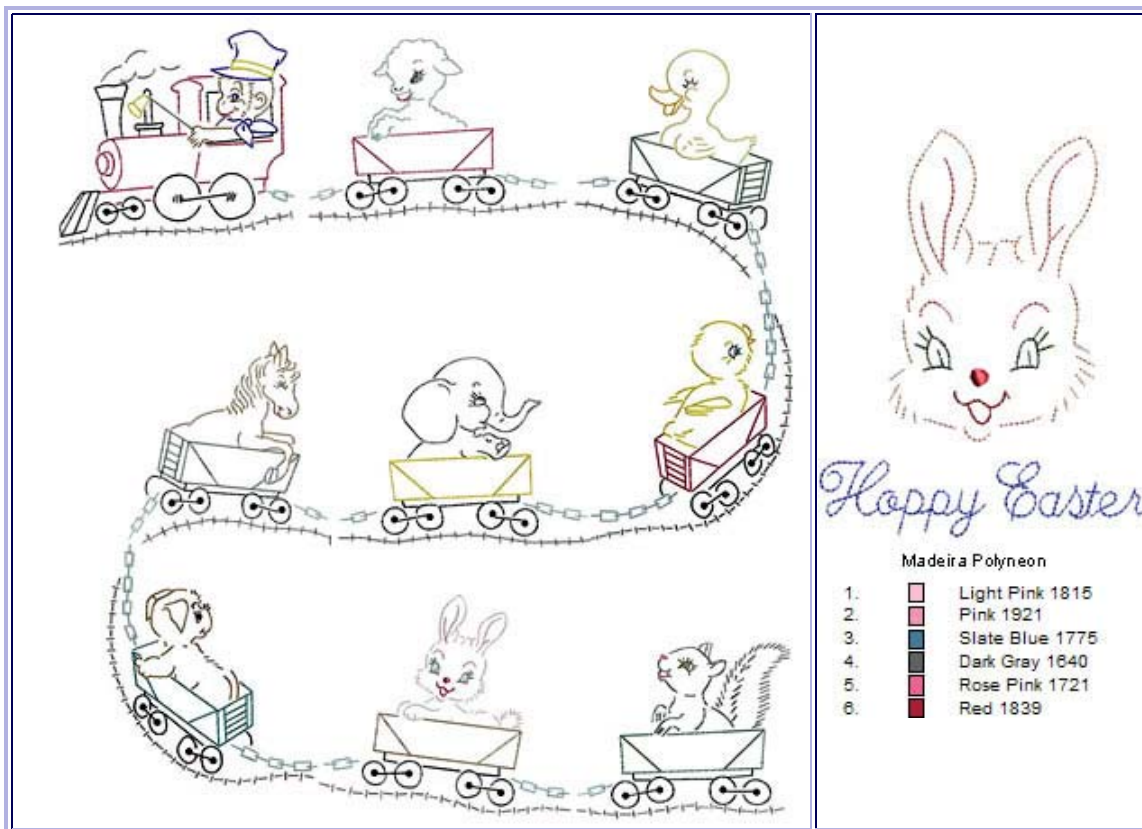

3.25 X 3.90

1.  Dark Gray 1640
2.  Red 1839
3.  Rose Pink 1721
4.  Redish brown 1973
5.  Dark Green 1970
6.  Black 14
7.  Light Blue 1874

**Squirrel**

4.20 X 5.05

2.70 X 3.20

This set also includes the data files for users of "My Thread Box". You will find the data files included in a folder named "MTB Data" along with instructions on how to use it. There is also a .PDF tutorial here <http://www.mythreadbox.com/batchtut.zip>  
 For information on the "My Thread Box" program go to <http://www.mythreadbox.com> or call  
 Sales Info 877-361-5683 Tech 360-457-6848 FAX 866-502-2894